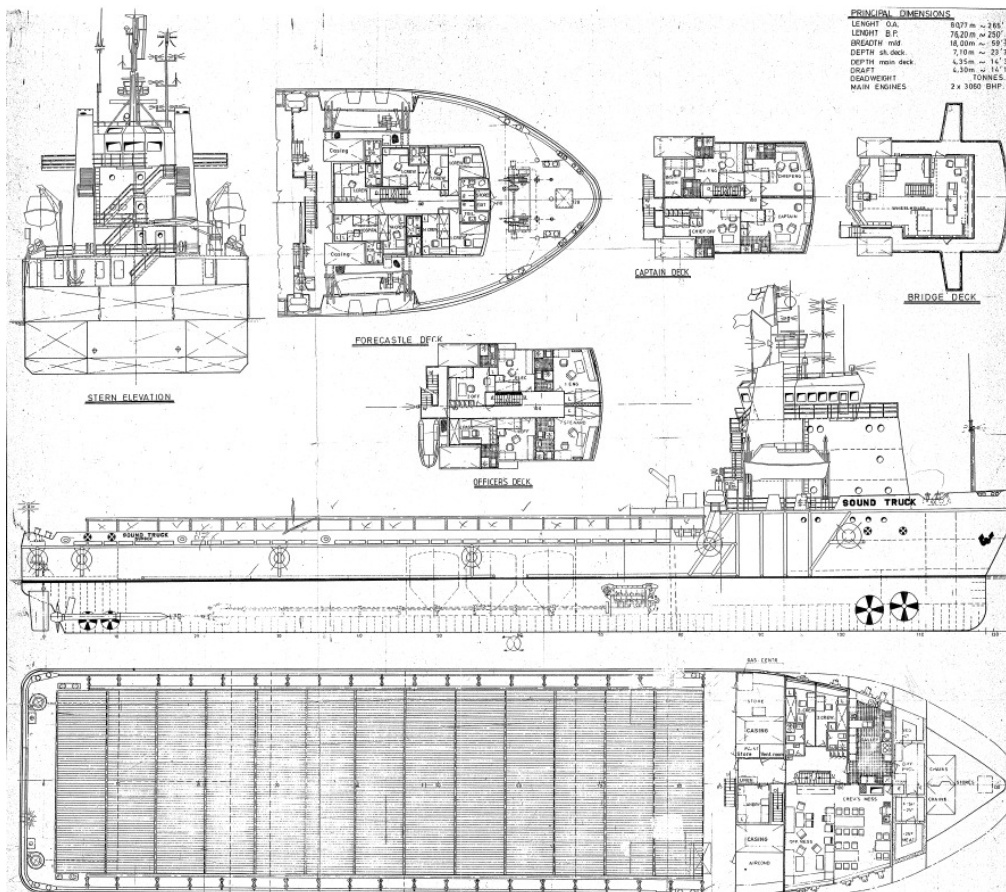

PSV BLUE BETRIA

PLATFORM SUPPLY VESSEL

BLUE STAR LINE A/S

Markedspladsen 7, DK 5600 Faaborg
Tel. +45 63 60 00 52 - 24 hrs. Duty phone +45 22 16 06 02 – Fax +45 63 60 01 09
www.bluestarline.com th@bluestarline.com

PSV BLUE BETRIA

PLATFORM SUPPLY VESSEL

REGISTRATION

Name	PSV Blue Betria
Owner	Blue Star Line A/S
Year built/upgrade	1983 / 2015
Flag	Danish
Classification	DNV/GL 1A1 EO DPS 2
IMO No.	8119637
Call Sign	OWQU2
Home Port	Faaborg
ISM/ISPS	DNV/GL Certified

MAIN CHARACTERISTICS

Length overall	80.77 m
Breadth moulded	18.00 m
Depth moulded	7.10 m
Draft max.	4.97 m
Gross tonnage	2,597 tons
Net tonnage	779 tons

PROPULSION

Main Engine	2 x Nohab Total 6,120 bhp
Propel	2 x Ulstein CP propellers
Thrusters	Bow 2 x 800 bhp Stern 2 x 800 bhp

AUXILIARIES

2 x Cummins 304kw
3 x 440v 60hz

CARGO CAPACITY

Shelter deck close	
Clear deck area	893 sqm
Clear deck length	58 m
Clear deck breadth	15.4 m
Deck load	2,400 mt
Fuel oil	1,168 cbm
Drill Water	1,109 cbm
Potable water	772 cbm
Oil Based Mud	3,150 bbls
Brine	3,150 bbls
Base Oil	3,150 bbls
Dry Bulk	12000 cuft in 8 tanks

PERFORMANCE

Maximum Speed	11,6 knots
Service Speed	10,0 knots
Economic speed one engine	7,0 knots

CONSUMPTION

Max speed approx.	15 cbm/day
Service speed approx.	12 cbm/day
Economical speed approx.	6 cbm/day
DP mode abt.	10 cbm/day

ACCOMMODATION

Single cabins	13
Double cabins	4
Four men cabin	1
Hospital	available

Vessel is fully air conditioned for hot and cold climate

DECK EQUIPMENT

Hydraulic capstans	2 x 10 ts
Hydraulic tugger winch	2 x 10 ts
Crane	1 x 1.5 ts. at outreach 8.5 m

DISCHARGE RATES

Gas oil	250 cbm/hr at 75 m hd
Drill water	250 cbm/hr at 75 m hd
Pot water	250 cbm/hr at 75 m hd
Oil Based Mud	470 bbls/hr 18 bar
Brine	470 bbls/hr 18 bar
Base oil	470 bbls/hr 18 bar

NAVIGATION/COMM. EQUIPMENT

2 x Radars
3 x Gyrocompass
1 x Echosounder
1 x Autopilot
2 x GPS
1 x GMDSS Station A2
1 x VSAT SeaTel Broadband
1 x SeaTel Sat. Television
2 x ECDIS sea chart
Navis Joystick
Navis DP 2

SURVEY. / POS. EQUIPMENT

2 x Veripos LID6-GG2 DGPS
3 x Heave pitch and roll sensor

Markedspladsen 7, DK 5600 Faaborg

Tel. +45 63 60 00 52 - 24 hrs. Duty phone +45 22 16 06 02 – Fax +45 63 60 01 09

www.bluestarline.com th@bluestarline.com